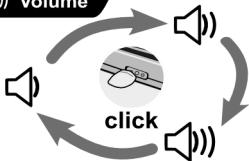

# Memo Card

⏻ ON

⏻ OFF

🔊 Volume

↻ +/- 10cm/s DETECTOR

↓ ⚙ Alarm -m/s

⏻ OFF

⌚ 4 sec.