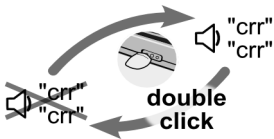

# Memo Card

⏻ ON

⏻ OFF

🔊 Volume

↻ +/- 10cm/s DETECTOR

↓ ⚙ Alarm -m/s

⏻ OFF

⌚ 4 sec.

⌚ 2 sec.

- ♪ x1 = ~~alarm~~
- ♪ x2 = -1.0m/s
- ♪ x3 = -1.5m/s
- ♪ x4 = -2.0m/s
- ♪ x5 = -2.5m/s
- ♪ x6 = -3.0m/s
- ♪ x7 = -3.5m/s

↑ ⚙ Up +cm/s

⏻ ON

⌚ 4 sec.

⌚ 2 sec.

- ♪ x1 = +10cm/s
- ♪ x2 = +20cm/s
- ♪ x3 = +30cm/s
- ♪ x4 = +40cm/s
- ♪ x5 = +50cm/s