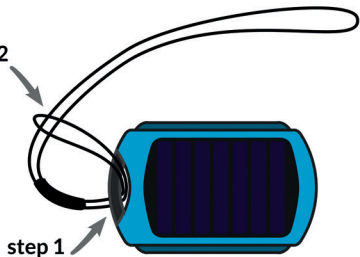

Set-up

step 2

step 1

Installation

Shoulder strap or cockpit installation recommended

Connectivity

Android & iOS

Bluetooth discovery:
ON → ≈ 5 min.

→ 5s

More information on stodeus.com

USB-C earphones output

USB-C to Jack 3.5mm adapter to be ordered at stodeus.com

Volume

ON / OFF

Battery level :

Low battery :

ON : ≈ 3 sec.

OFF : ≈ 3 sec.

Weak lift buzzer (during flight)

Factory reset

Default parameters:
Up sensitivity: +10cm/s
Integration time: 50%
Sink alarm: OFF
Take-off detection: ON
Weak lift buzzer: OFF
Volume: medium
Auto power off: 30min