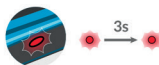

→ 5s

More information on stodeus.com

USB-C earphones output

USB-C to Jack 3.5mm adapter to be ordered at stodeus.com

Volume

ON / OFF

Battery level :

Low battery :

ON : ≈ 3 sec.

OFF : ≈ 3 sec.

Weak lift buzzer (during flight)

Factory reset

Default parameters:
Up sensitivity: +10cm/s
Integration time: 50%
Sink alarm: OFF
Take-off detection: ON
Weak lift buzzer: OFF
Volume: medium
Auto power off: 30min