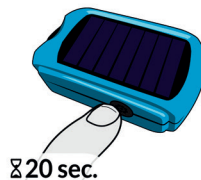

→ 5s

More information on stodeus.com

USB-C earphones output

USB-C to Jack 3.5mm adapter to be ordered at stodeus.com

Volume

ON / OFF

Battery level :

Low battery :

ON : ≈ 3 sec.

OFF : ≈ 3 sec.

Weak lift buzzer (during flight)

Factory reset

Default parameters:
Up sensitivity: +10cm/s
Integration time: 50%
Sink alarm: OFF
Take-off detection: ON
Weak lift buzzer: OFF
Volume: medium
Auto power off: 30min