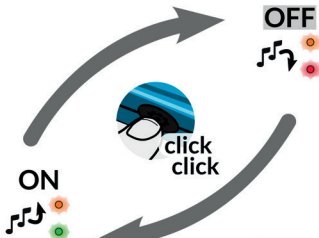

→ 5s

More information on stodeus.com

USB-C earphones output

USB-C to Jack 3.5mm adapter to be ordered at stodeus.com

Volume

ON / OFF

Battery level :

Low battery :

ON : ≈ 3 sec.

OFF : ≈ 3 sec.

Weak lift buzzer (during flight)

Factory reset

Default parameters:
Up sensitivity: +10cm/s
Integration time: 50%
Sink alarm: OFF
Take-off detection: ON
Weak lift buzzer: OFF
Volume: medium
Auto power off: 30min