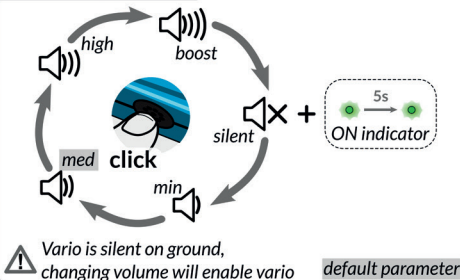

→ 5s

More information on stodeus.com

USB-C earphones output

USB-C to Jack 3.5mm adapter to be ordered at stodeus.com

Volume

ON / OFF

Battery level :

Low battery :

ON : ≈ 3 sec.

OFF : ≈ 3 sec.

Weak lift buzzer (during flight)

Factory reset

Default parameters:
Up sensitivity: +10cm/s
Integration time: 50%
Sink alarm: OFF
Take-off detection: ON
Weak lift buzzer: OFF
Volume: medium
Auto power off: 30min